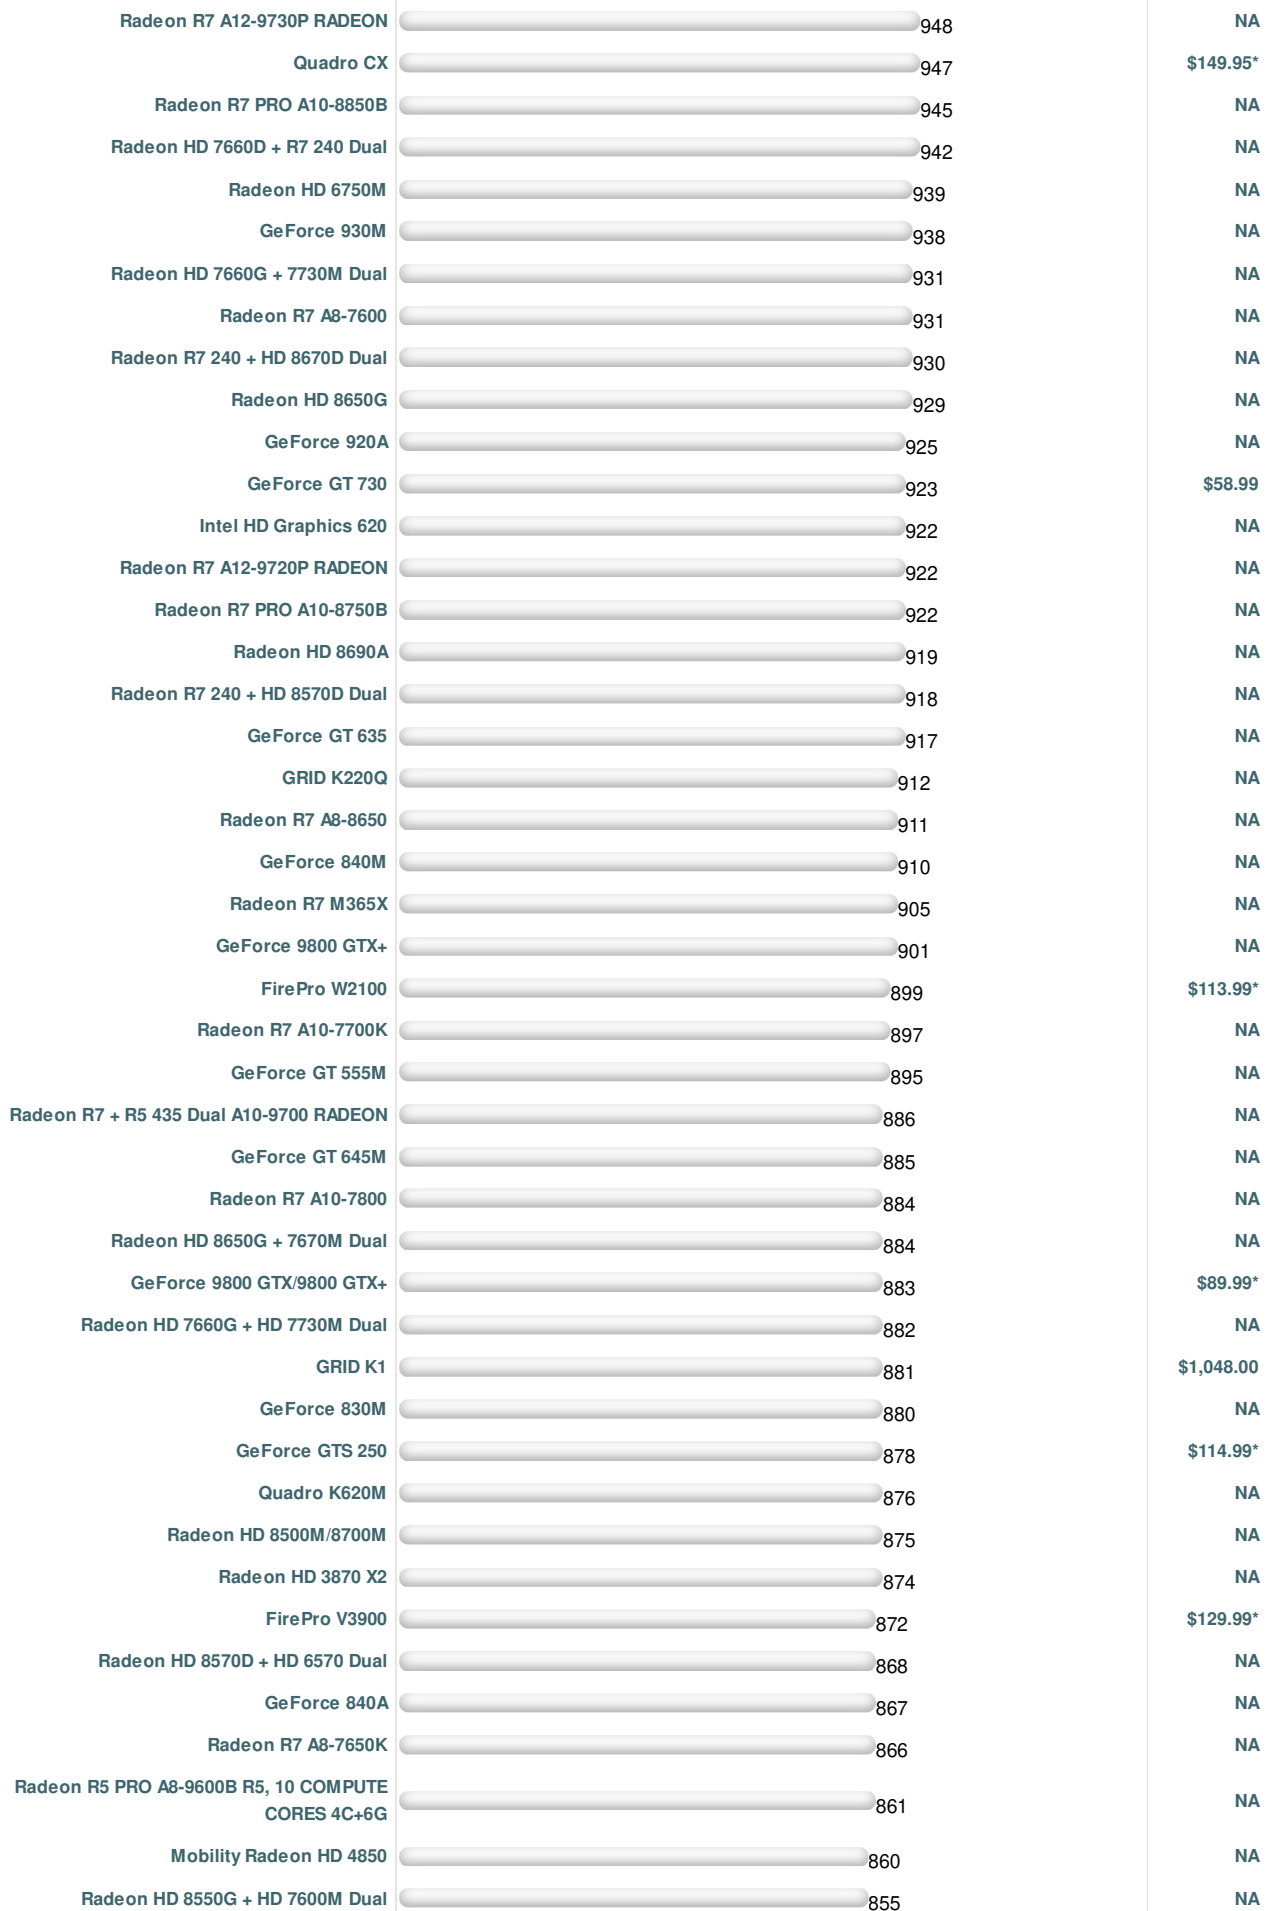

Radeon R7 A8-7500 Radeon R7, 10 Compute Cores 4C+6	853	NA
Radeon R5 PRO A10-8730B R5, 10 COMPUTE CORES 4C+6G	852	NA
Radeon R7 A8-7670K	851	NA
Radeon R7 FX-9800P RADEON	850	$499.23
Radeon R7 PRO A8-8650B	843	NA
GeForce GT 440	841	$69.99*
Radeon R5 PRO A6-8570E R5, 6 COMPUTE CORES 2C+4G	839	NA
Quadro FX 3800	838	$109.99
Radeon HD 8670D + R5 235 Dual	837	NA
Quadro K420	834	$108.32
GeForce 8800 GTS 512	834	NA
Radeon HD 7560D + 6570 Dual	833	NA
Radeon HD 8650G + 8600/8700M Dual	832	NA
Radeon HD 7660G + 7600M Dual	832	NA
Intel HD 520	831	NA
Radeon R7 PRO A12-9800B	828	NA
GeForce GT 730M	827	NA
Quadro K600	825	$80.99
Intel HD 6000	825	NA
Radeon HD 7640G N HD 7640G + HD 7600M N HD 7600M D	824	NA
GeForce GTS 240	823	$64.99*
Radeon HD 8650G + HD 7600M Dual	820	NA
Radeon HD 8550G + HD 8750M Dual	819	NA
Radeon R7 A10 PRO-7800B	816	NA
Radeon R7 M265	814	NA
Radeon HD 7670M	813	$629.99*
Radeon HD 8550G + HD 8600/8700M Dual	813	NA
Radeon R7 FX-8800P	811	NA
GeForce 940A	811	NA
Radeon R5 A10-9600P RADEON R5, 10 COMPUTE CORES 4C	807	NA
GeForce GTX 850A	803	NA
Radeon HD 8550G + 8600/8700M Dual	803	NA
Quadro FX 3800M	802	NA
Radeon HD 7660G	802	NA
GeForce 9800 GX2	800	NA
Radeon HD 4810	797	NA
Radeon HD 8550G + 8750M Dual	796	NA
Radeon HD 7650A	793	$262.00*
Radeon HD 3850 X2	793	NA
Quadro K1000M	793	$149.90*
GeForce 730A	790	NA
Radeon HD 8650G + 8750M Dual	787	NA